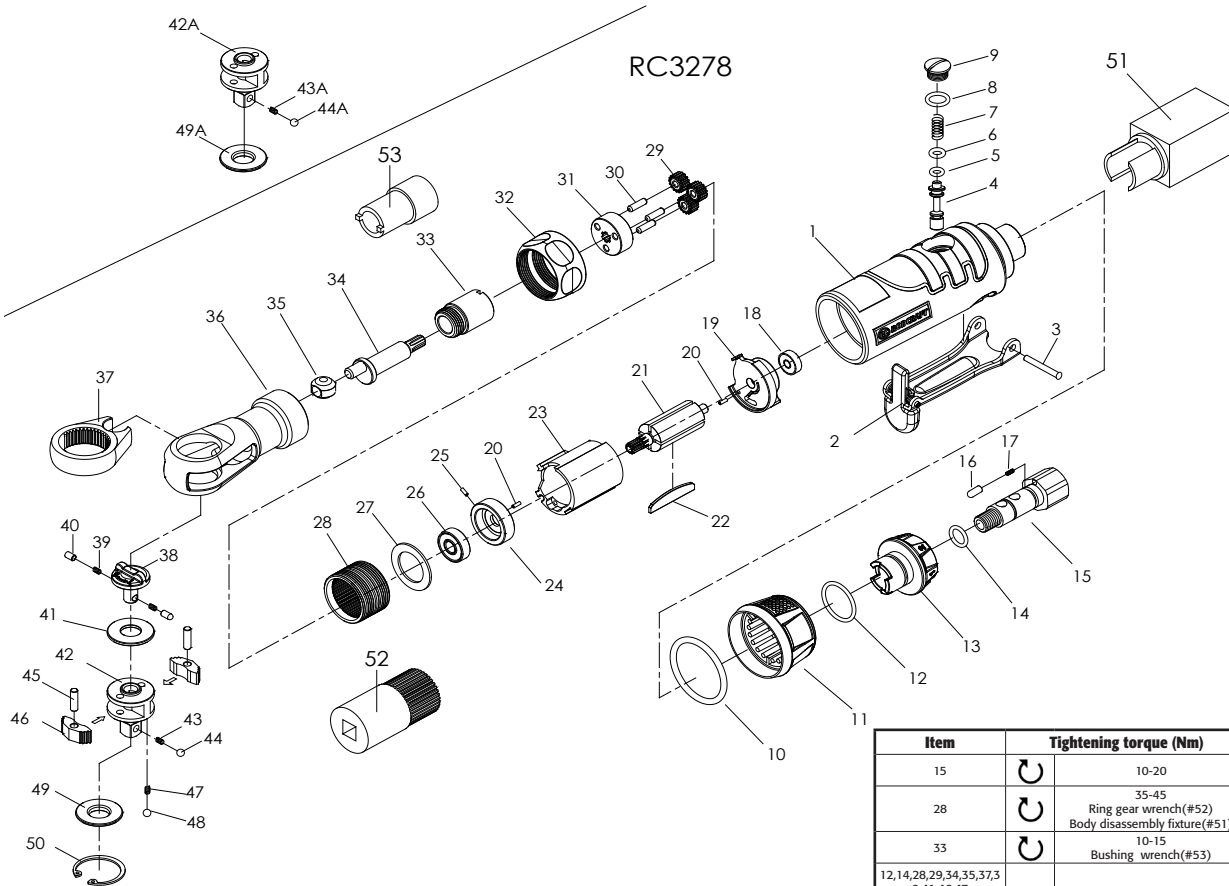

RC3678

RC3278

Item	Tightening torque (Nm)	Bond
15	10-20	Loctite #680
28	35-45 Ring gear wrench(#52) Body disassembly fixture(#51)	Loctite #680
33	10-15 Bushing wrench(#53)	Loctite #680
12,14,28,29,34,35,37,39,41,46,47		Shell GADUS S2 V160Z 3

	8950900061	Warning label
--	------------	---------------

Pos.	Artikelnr.	Description	Anz.
1	8958000156	Housing	1
21	8958000168	Rotor	1
22	8958000169	Rotor Blades (set of 4)	1
23	8958000170	Cylinder	1
28	8958000174	Thread Ring Gear	1
34	8958000180	Crank Shaft	1
35	8958000181	Diver Bushing	1
37	8958000183	Ratchet Yoke	1
51	8958000298	Body disassembly fixture RC3278/RC3678	1
52	8958000299	Ring gear wrench RC3278/RC3678	1
53	8958000300	Bushing wrench RC3278/RC3678	1
A	8958000199	Lever Kit	
2		Throttle Lever	1
3		Lever Pin	1
B	8958000213	Throttle valve Kit	
4		Valve Stem	1
5		O-Ring 4.8X1.6	1
6		O-Ring 5.5X2.05	1
7		Spring	1
8		O-Ring 11X3	1
9		Valve Plug	1
C	8958000214	Exhaust Kit	
10		O-Ring 32.3X1.78	1
11		Muffle Cover	1
D	8958000215	Regulator Kit	
12		O-Ring 13.8X1.9	1
13		Air Regulator	1
16		Tip Sleeve	1
17		Spring	1
E	8958000216	Inlet Kit	
14		O-Ring 9X2	1
15		Air Inlet	1
F	8958000217	Rear end-plate Kit	
18		Bearing 626ZZ	1
19		Rear End Plate	1
20		Pin 6LX2	1